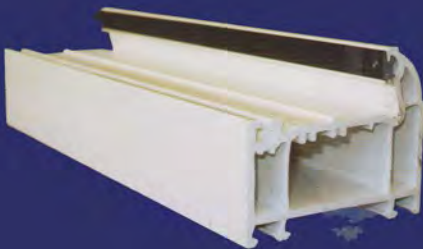

The Perfect Combination
of
PVC-U & Aluminium

The **RITE** Bi-Fold

Matrix 70 System
Matrix FS70 System
Matrix Infinity System

For the best profile... anywhere

The **RITE** Choice

Matrix 70

The Rite Bi-Folding door brings a new meaning to open spaces, with its ability to fold all the way back and surpass the size restrictions that traditional Patios & French doors are encumbered with.

Whether you are matching existing windows and doors or choosing the style that best suits your home, we can accommodate your needs with a choice of Chamfered Matrix 70 or Sculptured Matrix FS70 profiles. Moreover, if you are concerned about the environment and wish to reduce your carbon footprint, you could choose the Matrix Infinity profile with its 80% recycled content and 100% virgin PVC-U exterior. The new Infinity profile helps you to reduce the natural resources used whilst ensuring you get a product that looks great and comes with a full 10 year guarantee. Whichever PVC-U you decide to choose you can rest assured 'The Rite Bi-Fold' is the one for you!

Matrix FS70

The use of Aluminium and PVC-U has enabled the manufacturing of a Bi-Folding door that incorporates the strengths of both materials without their weaknesses. The strong Aluminium head & track, working with state of the art hardware and secure running gear, gives ease of operation coupled with long term reliability. Furthermore the VEKA PVC-U profiles offer superior heat retention whilst matching the rest of the windows & doors in your home.

By combining the Aluminium top and bottom tracks into the frame of the door we have achieved a unique low threshold system with a maximum height of only 51mm! Furthermore, the threshold can be sunk into the floor resulting in a flush floor level finish suitable for prams and wheelchairs. This also improves the security over many Bi-folds by encapsulating the running gear and making them more resistant to attempted burglaries.