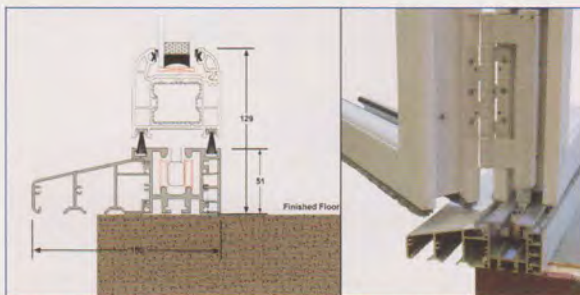

Cill and Raised Threshold

Flush External and Flush Internal Threshold

Cill and Flush Internal Threshold

Raised External and Flush Internal Threshold

The **RITE** Bi-Fold

With a choice of White, Black, Gold, Chrome or Bronze handles, White or Black gasket and multiple frame colours you can make your home and 'The Rite Bi-fold' truly unique to you.