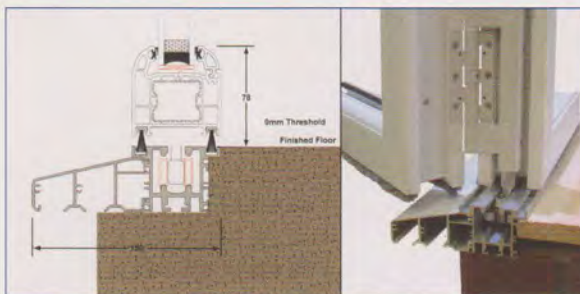

Cill and Raised Threshold

Flush External and Flush Internal Threshold

Cill and Flush Internal Threshold

Raised External and Flush Internal Threshold

The **RITE** Bi-Fold

With a choice of White, Black, Gold, Chrome or Bronze handles, White or Black gasket and multiple frame colours you can make your home and 'The Rite Bi-fold' truly unique to you.