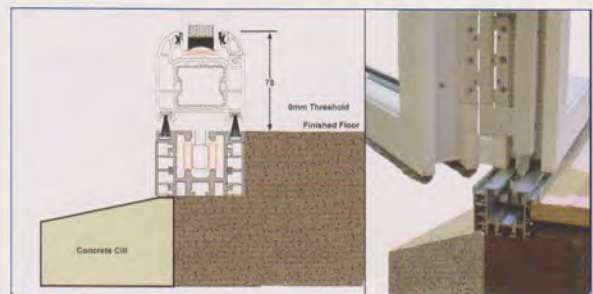

Cill and Raised Threshold

Flush External and Flush Internal Threshold

Cill and Flush Internal Threshold

Raised External and Flush Internal Threshold

The **RITE** Bi-Fold

With a choice of White, Black, Gold, Chrome or Bronze handles, White or Black gasket and multiple frame colours you can make your home and 'The Rite Bi-fold' truly unique to you.