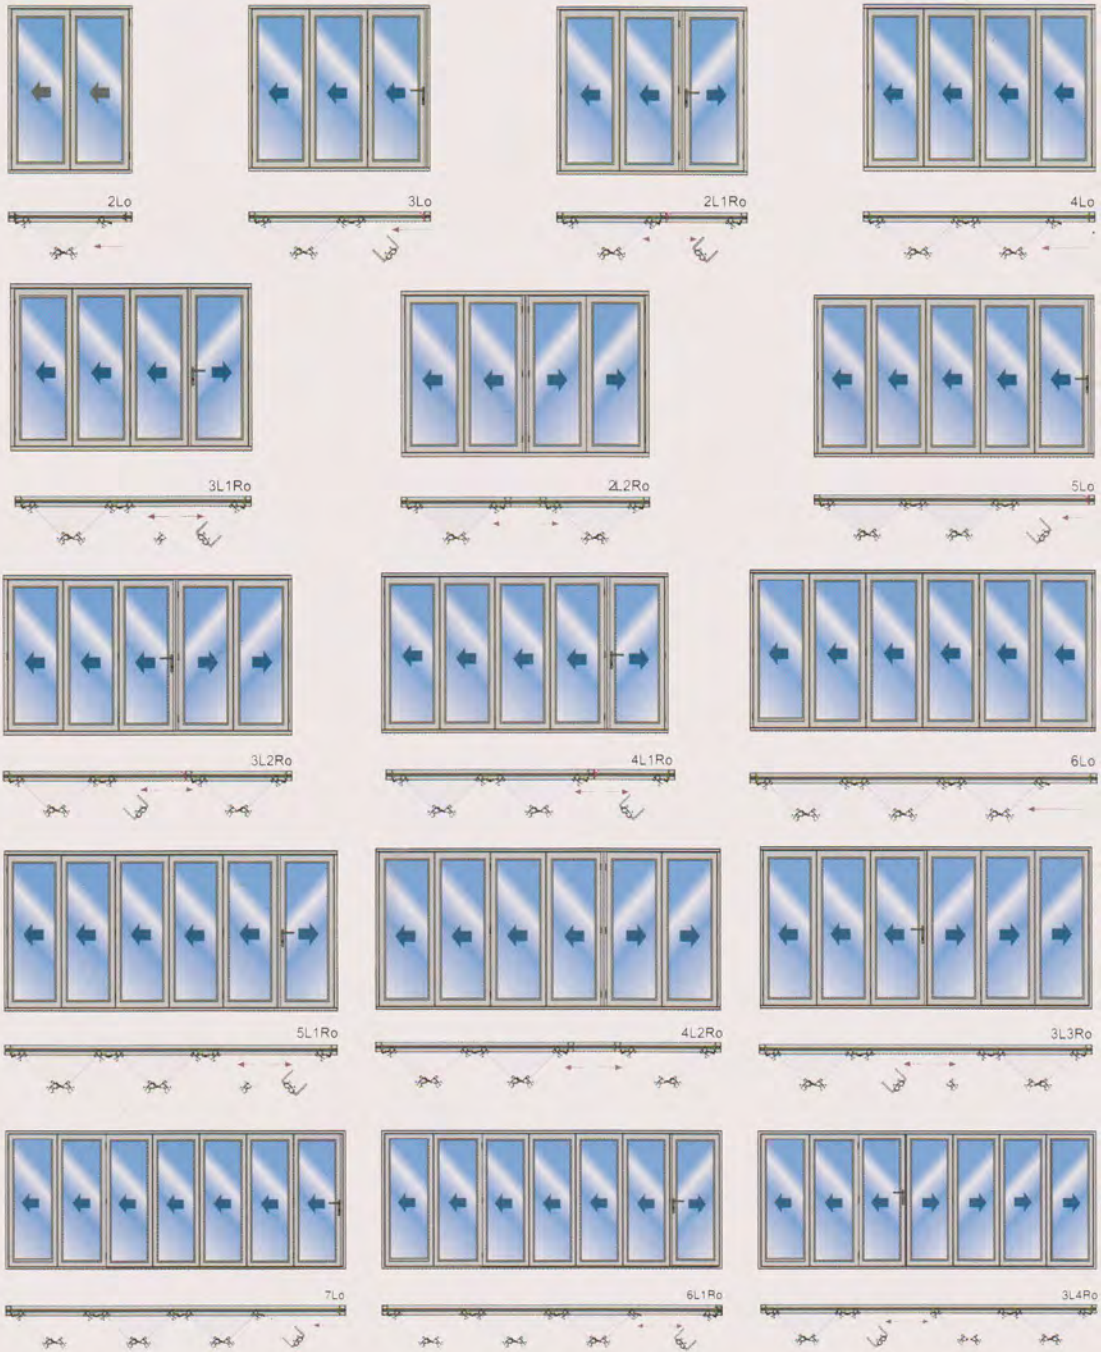

Which colour and style to choose?

Available in White, Rosewood, Golden Oak, Irish Oak, Dark Grey, Dark Green, Black and White wood-grain effect foils.

The choice is truly yours!

Only you can decide which profile, colour and style suits your home, but whatever you decide you can rest assured it will be the Rite one!

White Open Out (3Lo)

White Open Out (3Lo)

Door Style Configurations

Only left hand versions shown, mirror image available opening in or out.

Maximum Sash Width 850mm x Height 2200mm
Maximum Frame Width 6225mm x Height 2318mm