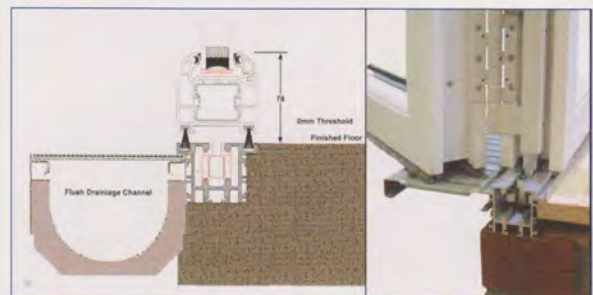

Cill and Raised Threshold

Flush External and Flush Internal Threshold

Cill and Flush Internal Threshold

Raised External and Flush Internal Threshold

The **RITE** Bi-Fold

With a choice of White, Black, Gold, Chrome or Bronze handles, White or Black gasket and multiple frame colours you can make your home and 'The Rite Bi-fold' truly unique to you.